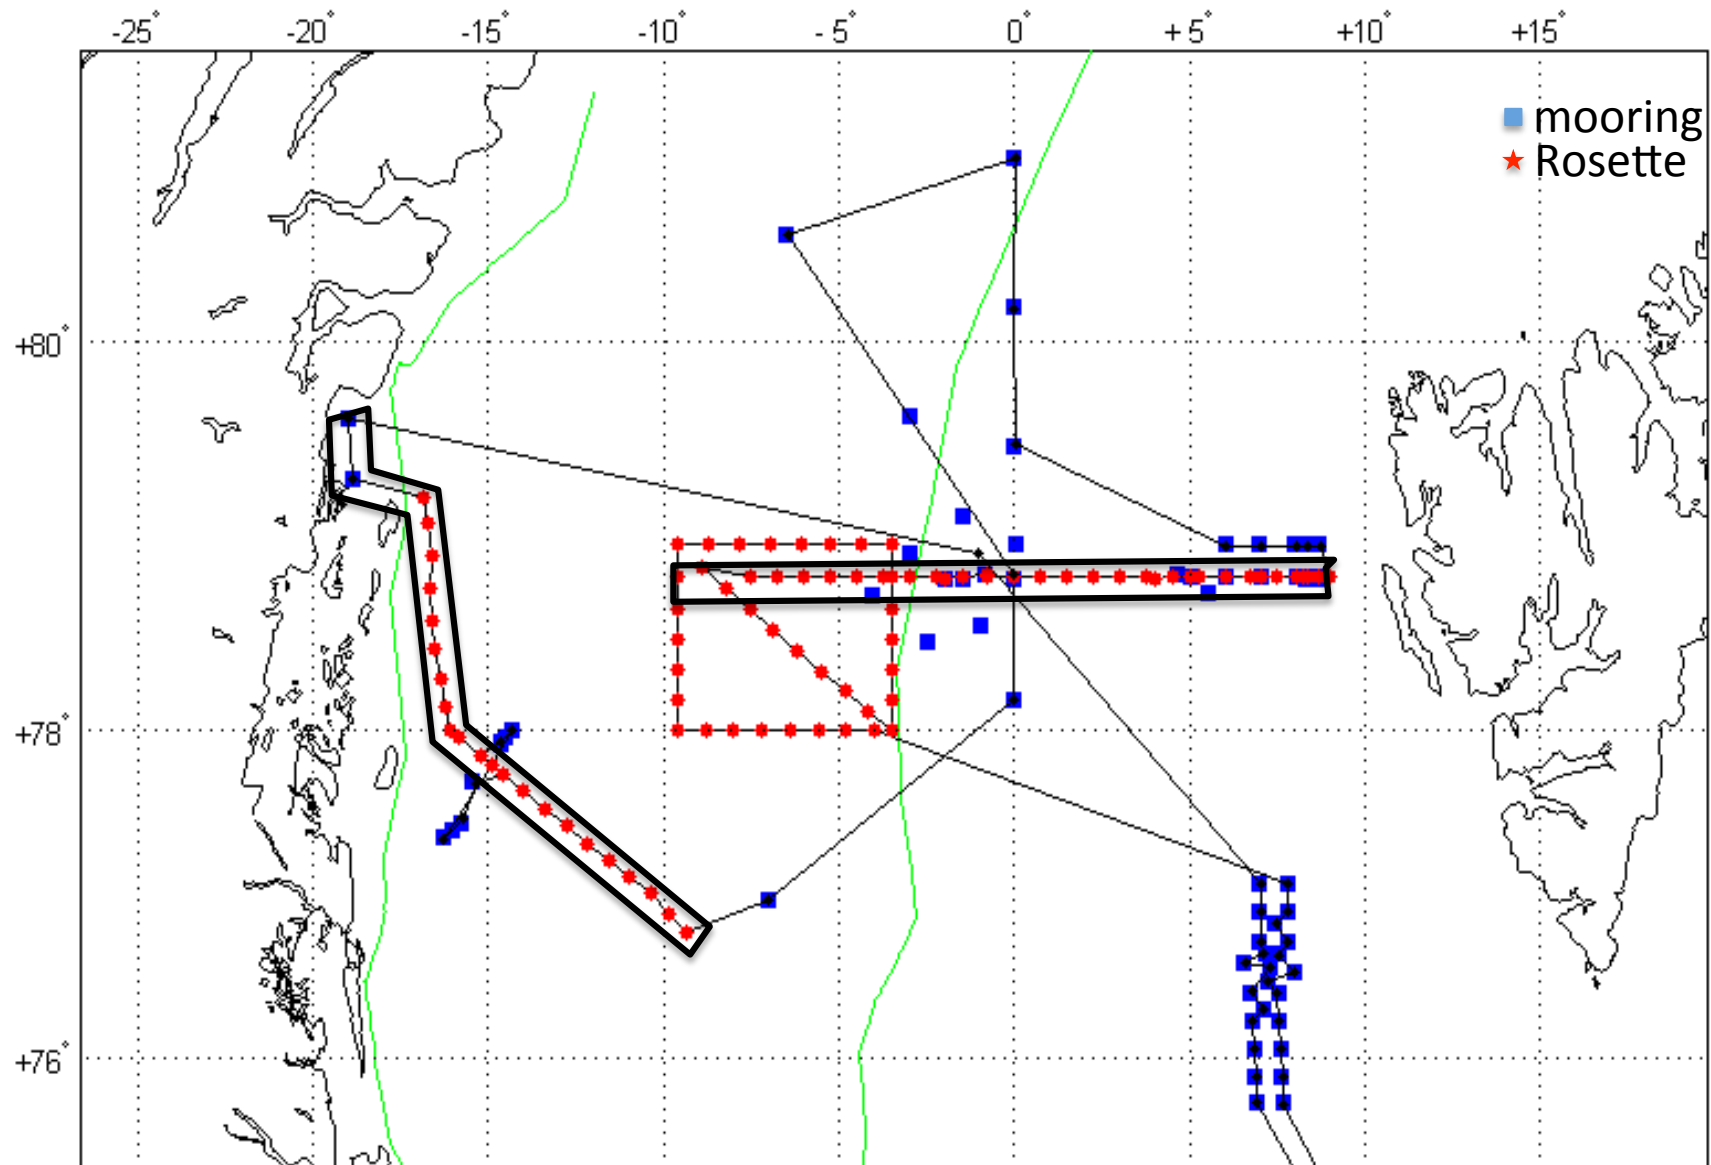

## Cruise track of GRIFF

Planned cruise track of GRIFF with moorings (blue squares) and water sampling (all stations). GEOTRACES stations (GN05) will be selected from the stations in the black frame.